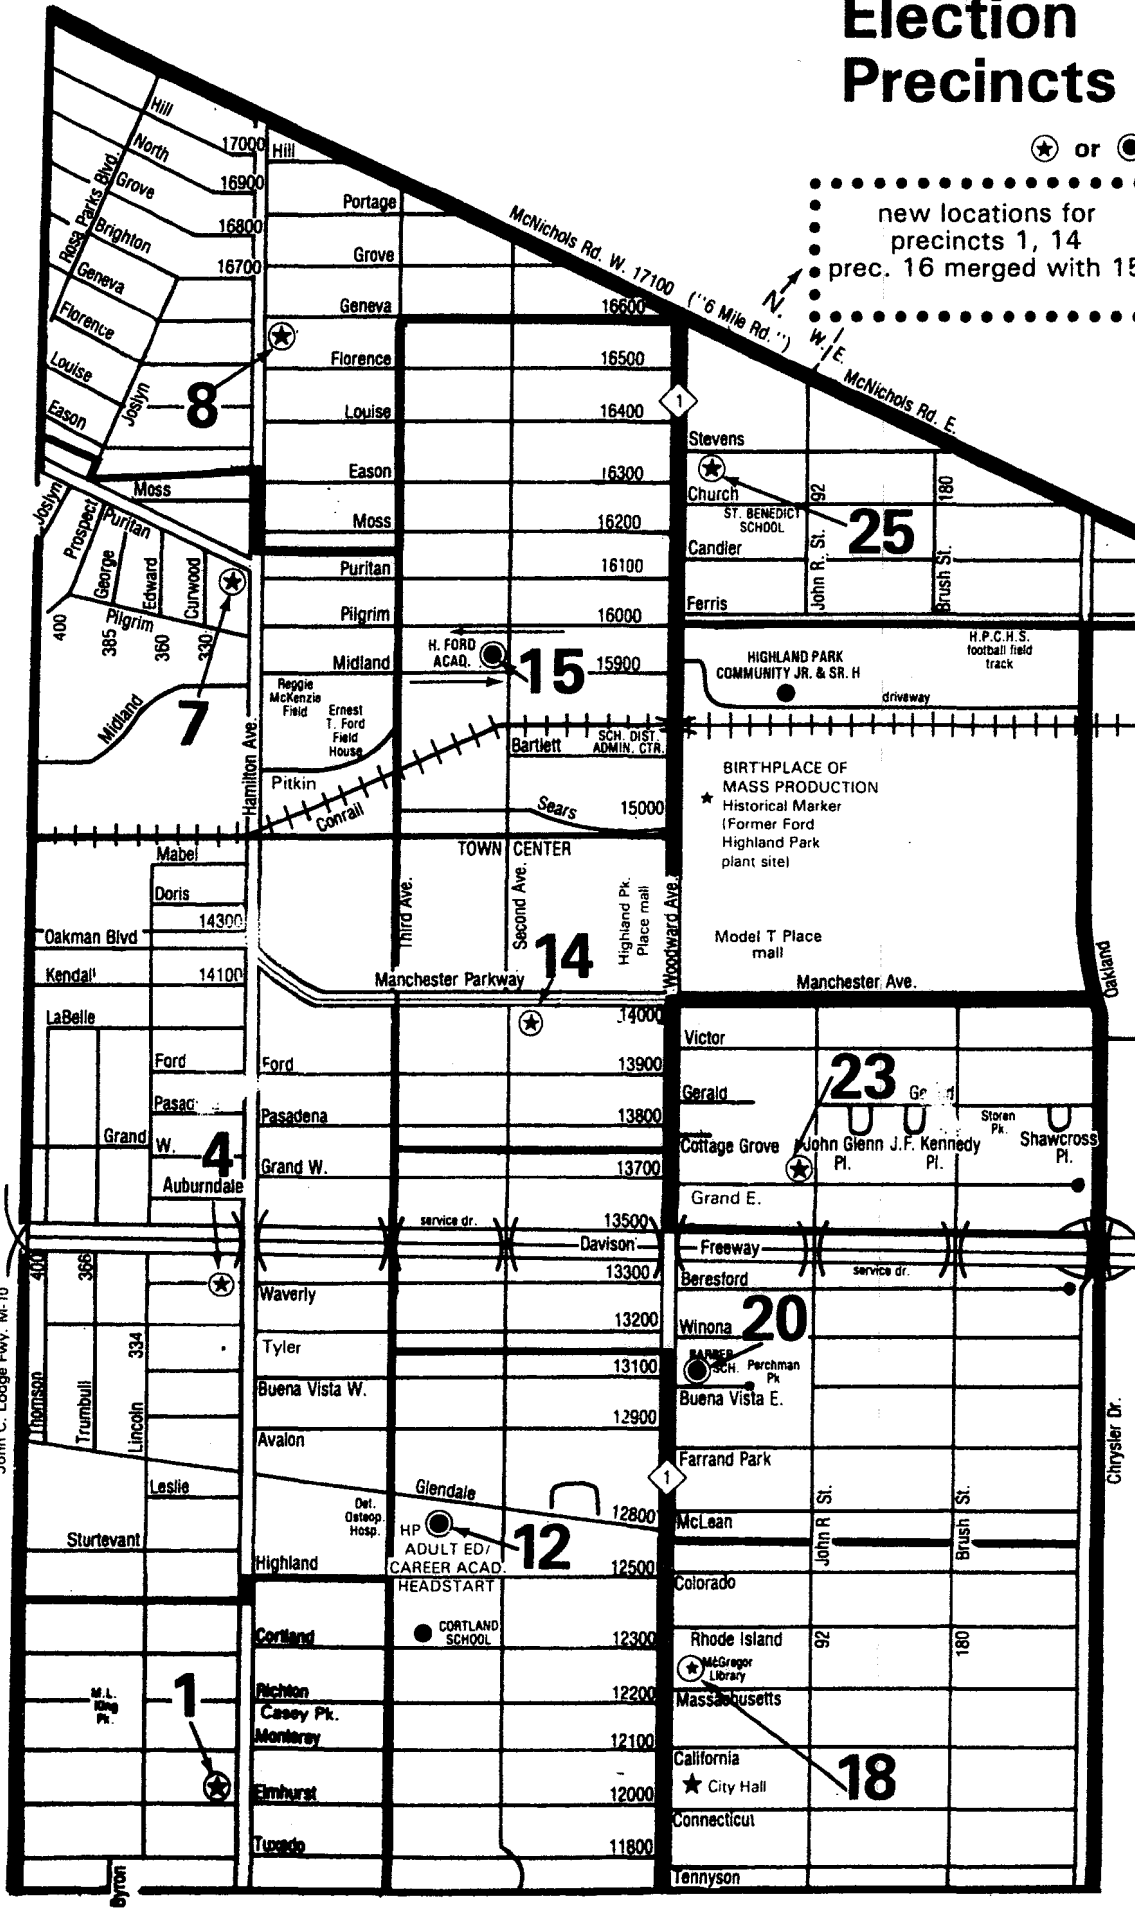

City of Highland Park

Polling Sites

<u>Precincts</u>	<u>Polling Location</u>	<u>Addresses</u>
Pct 1	Healing Spring Baptist Church	11843 Hamilton
Pct 4	Trailer	Hamilton & Waverly
Pct 7	In Good Faith Miss Bapt Church	16065 Hamilton
Pct 8	Faith Tabernacle Church	16548 Hamilton
Pct 12	Career Academy	Glendale & Second
Pct 14	Bishop Moore Apts	99 Manchester
Pct 15	Ford Academy	131 Pilgrim
Pct 18	Highland Park Municipal Complex	12050 Woodward
Pct 20	Barber Academy	45 E. Buena Vista
Pct 23	Downes Manor	13725 John R
Pct 25	Soul Harvest Ministries Church	16300 Woodward

new locations for precincts 1, 14 prec. 16 merged with 15

TO LOCATE YOUR VOTING PLACE:

- A. Find your block
 - B. Follow arrow that starts inside the same thick boundary line that surrounds your block. That arrow points to your voting place.
 - C. If thick boundary line goes down your block, the boundary is the middle of the street.
 - D. Many voting places are named on the map. Others are listed below.
 - E. The large number identifies the precinct in which you live,
- 1: Healing Spring Miss. Baptist Ch. Hamilton at Tuxedo
 - 4: Trailer Hamilton at Waverly
 - 7: Hamilton Miss. Baptist Ch. Hamilton at Puritan
 - 8: Faith Tabernacle Hamilton at Geneva
 - 14: Bishop Moore Apts. 99 Manch. Pkwy.
 - 23: Downes Manor John R at E. Grand
 - 25: Soul Harvest Ministries Church at Woodward